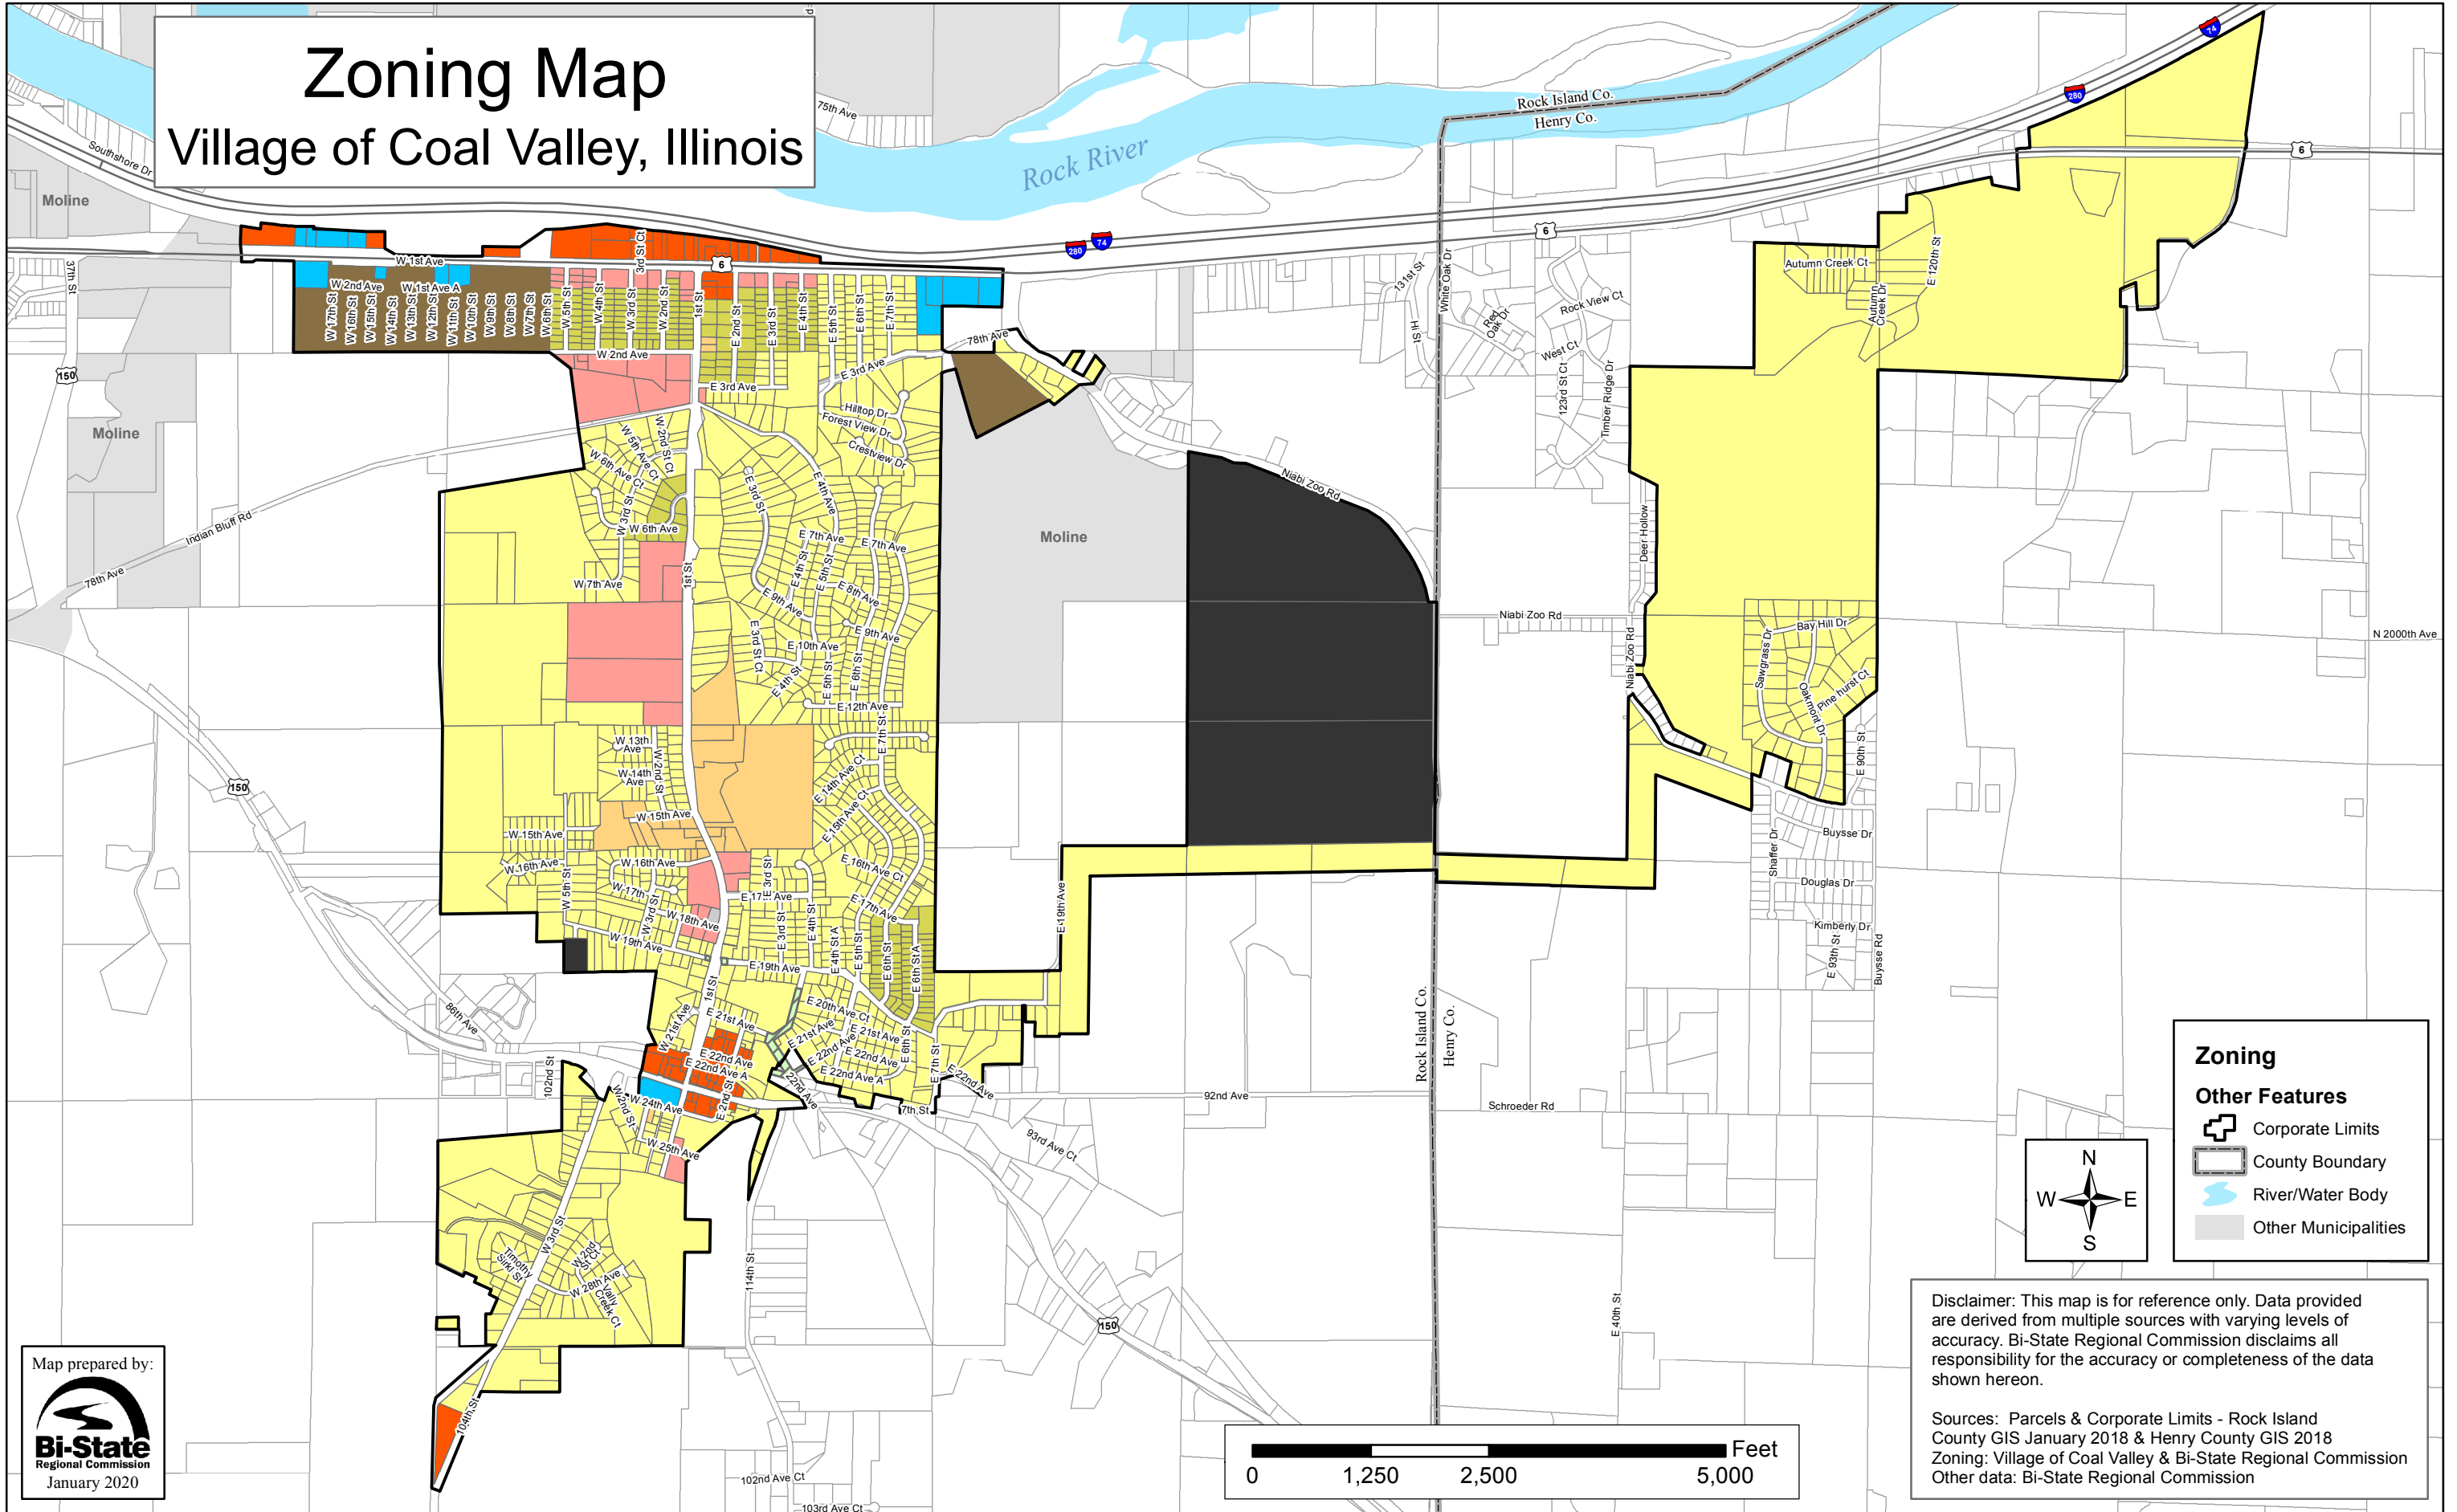

Zoning Map

Village of Coal Valley, Illinois

Zoning

Other Features

- Corporate Limits
- County Boundary
- River/Water Body
- Other Municipalities

Disclaimer: This map is for reference only. Data provided are derived from multiple sources with varying levels of accuracy. Bi-State Regional Commission disclaims all responsibility for the accuracy or completeness of the data shown hereon.

Sources: Parcels & Corporate Limits - Rock Island County GIS January 2018 & Henry County GIS 2018
 Zoning: Village of Coal Valley & Bi-State Regional Commission
 Other data: Bi-State Regional Commission

Map prepared by:

 Bi-State Regional Commission
 January 2020