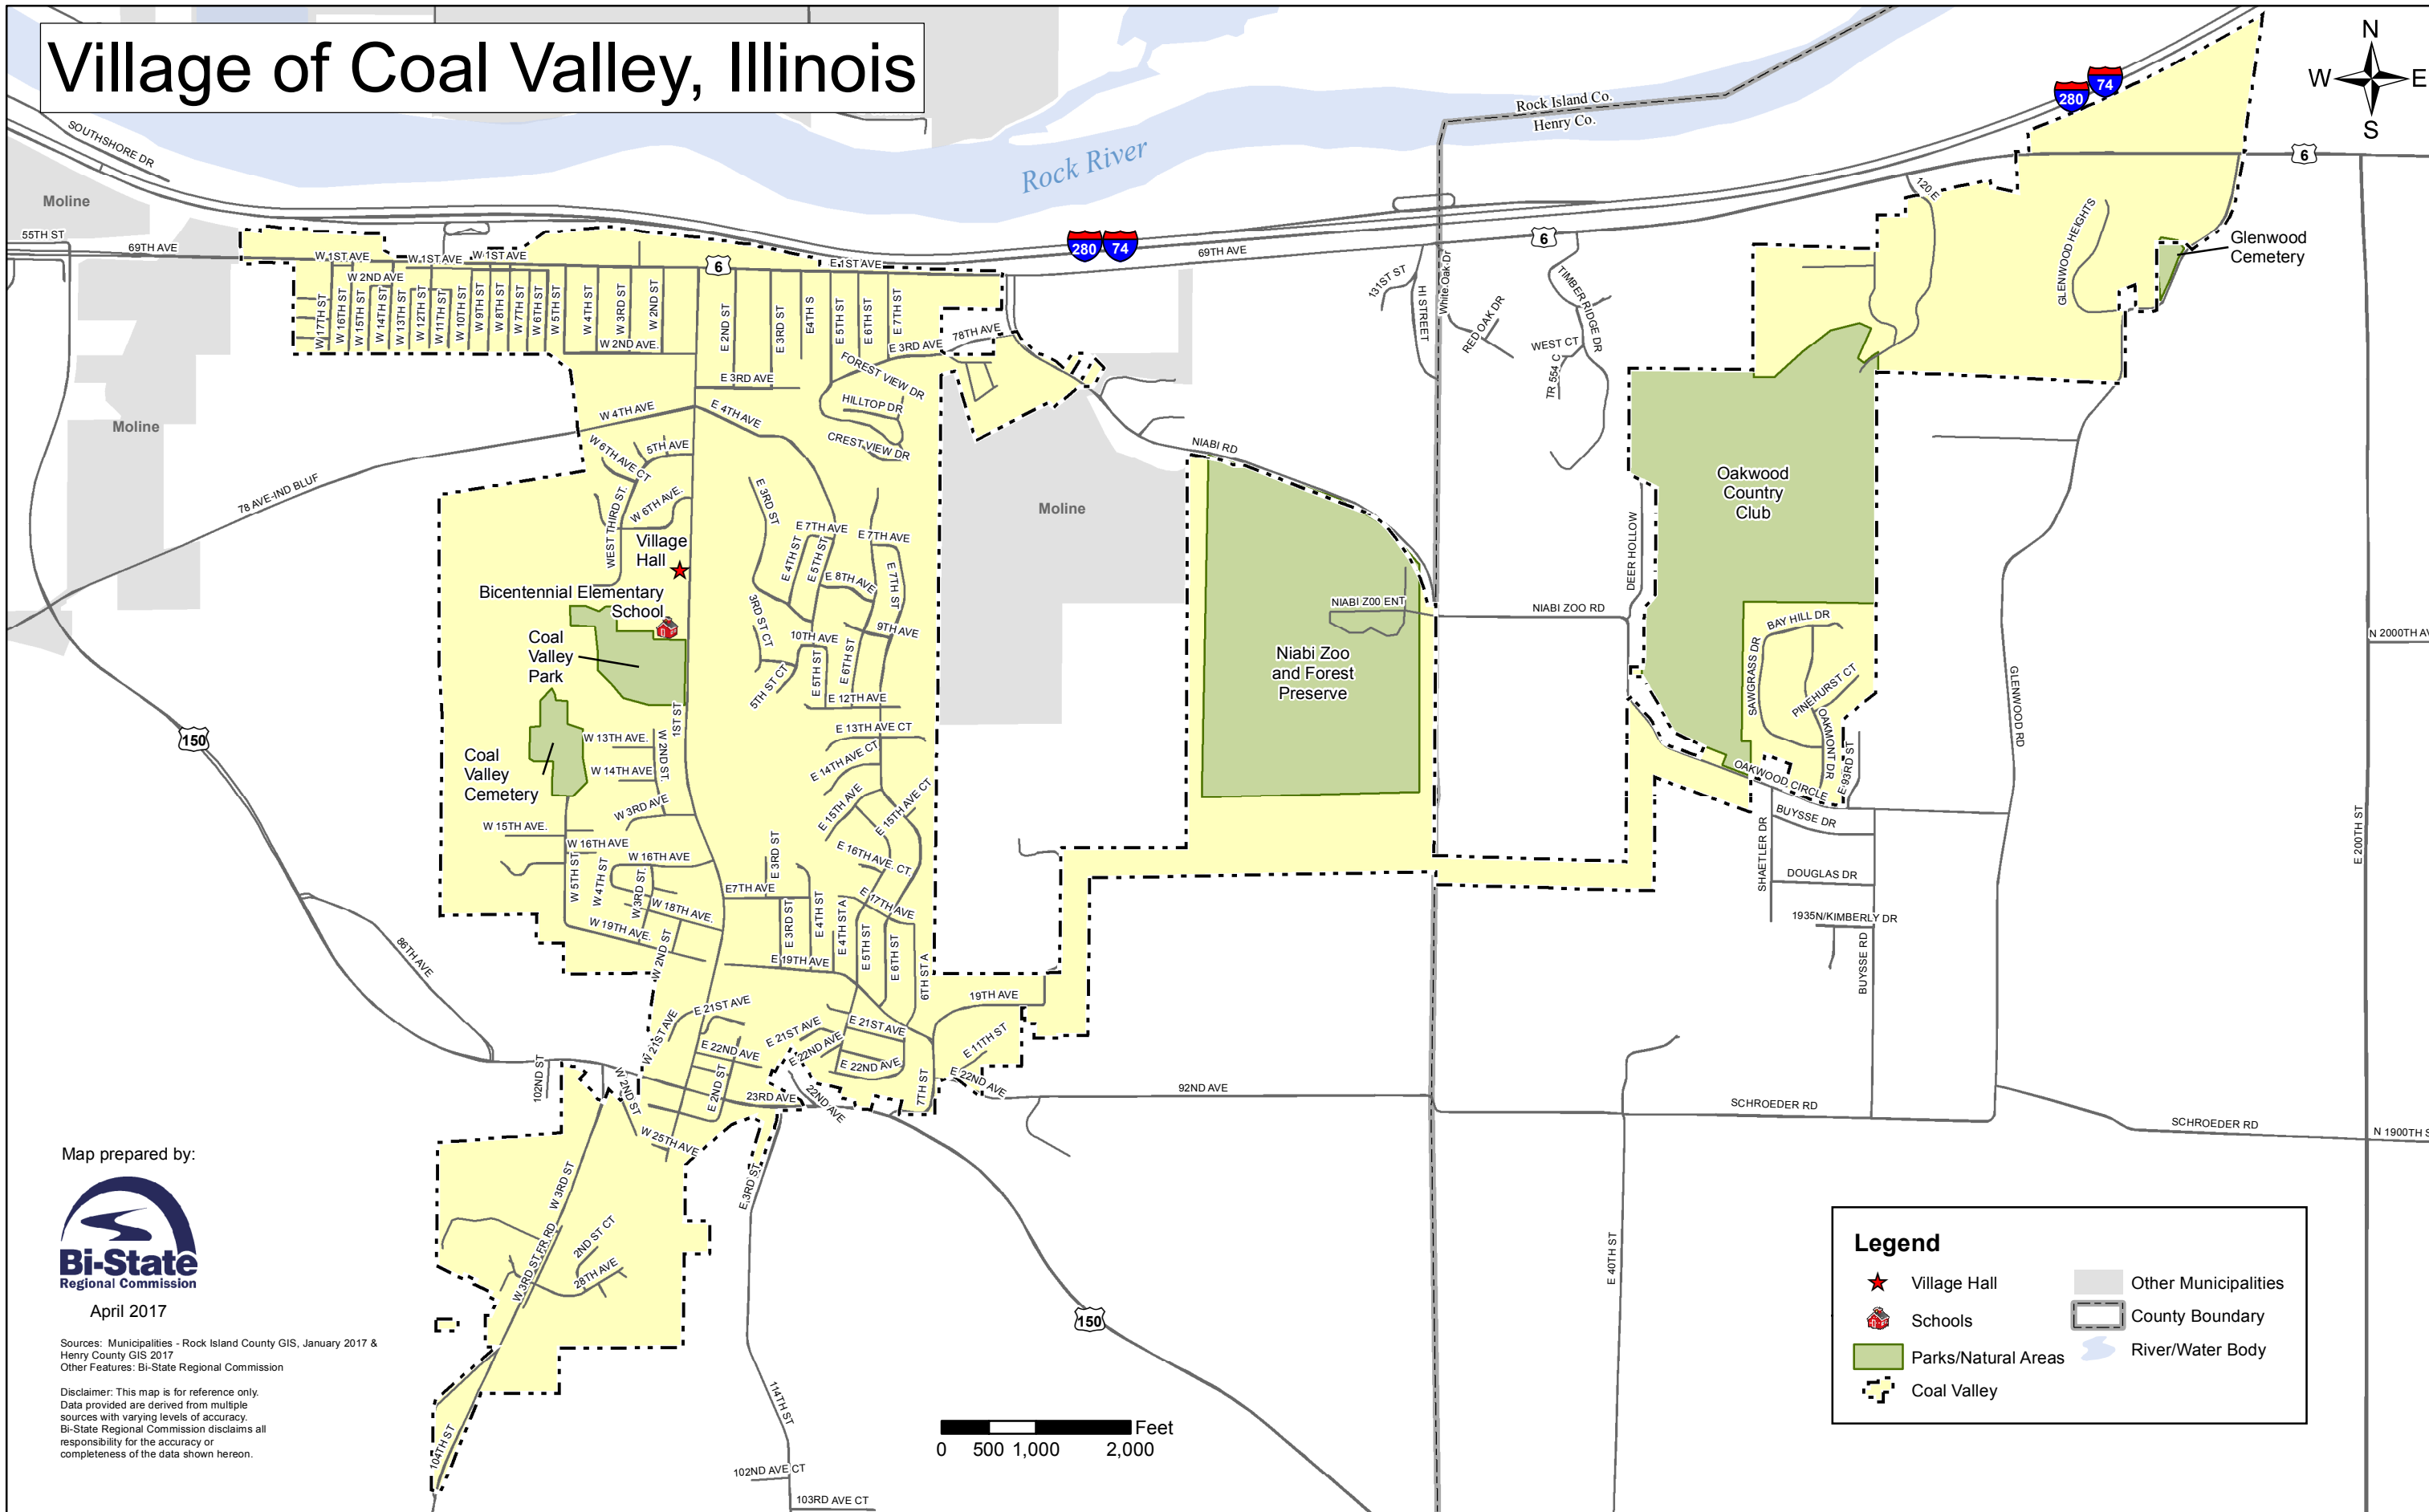

Village of Coal Valley, Illinois

Map prepared by:

April 2017

Sources: Municipalities - Rock Island County GIS, January 2017 & Henry County GIS 2017
Other Features: Bi-State Regional Commission

Legend

- ★ Village Hall
- 🏫 Schools
- 🌳 Parks/Natural Areas
- 📐 Coal Valley
- ☐ Other Municipalities
- ▭ County Boundary
- 🌊 River/Water Body